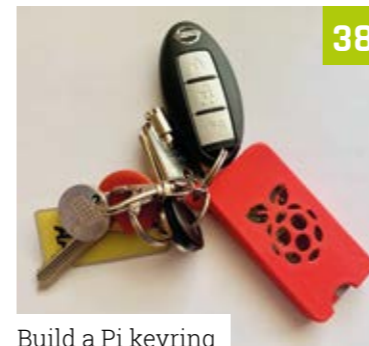

WIN ONE OF TEN JAM HATS WITH MODMYPI

95

Tutorials

- 38 Build a Pi keyring
- 42 Display cabinet lights
- 46 Lego Boost part 3 – Pi Bakery
- 54 Make a Marauder's Map
- 58 Buttons and labels with GTK