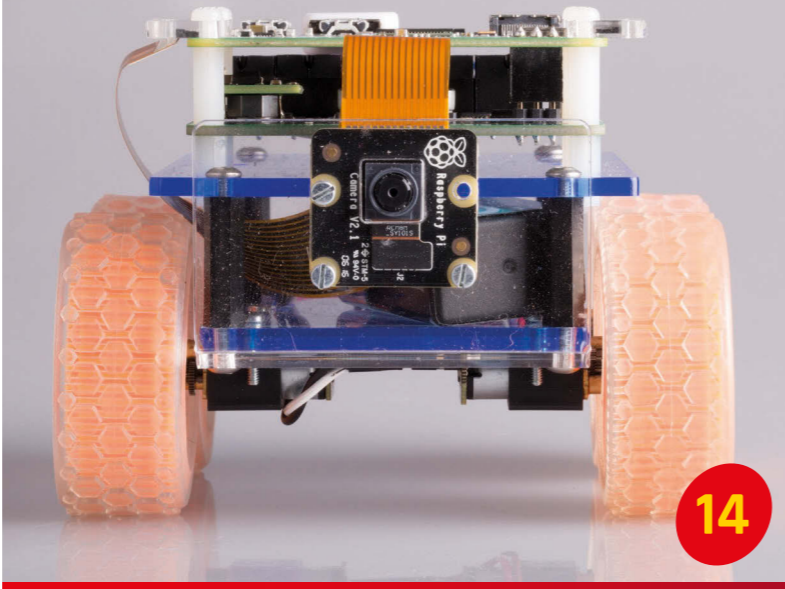

Contents

Issue 51 November 2016

raspberrypi.org/magpi

TUTORIALS

- > RASPBERRY PI 101 – NOOBS **42**
Install one of many OSes with NOOBS
- > RASPBERRY PI 101 – CONFIG **44**
Change the way your Raspberry Pi works
- > HOW TO USE SCRATCH 2.0 **46**
Upgrade Raspbian with PIXEL to use Scratch 2.0
- > UNDERWATER CAMERA **48**
Build a waterproof, Pi-powered camera
- > INTRO TO C PART 5 **50**
How to use pointers in your code
- > BUILD A WIFI DETECTOR **52**
Find out who's been at your house by using WiFi
- > CREATE A STATUES GAME **54**
Play statues with a Raspberry Pi in the Pi Bakery
- > ARCADE MACHINE PART 5 **58**
Finish building the RaspCade
- > MAKE PONG WITH PI CAP **60**
How to make Capong, a physical version of Pong
- > PIVR – PVR ON YOUR PI **64**
Upgrade your Pi media centre with a PVR

IN THE NEWS

NEW ASTRO PI COMPETITION

Astro Pi is back with a Europe-wide challenge for kids to enter!

6

COVER FEATURE

BUILD A ROBOT

PI-MADE CARS **8**

A car factory in Portugal has supercharged its production line with Raspberry Pis